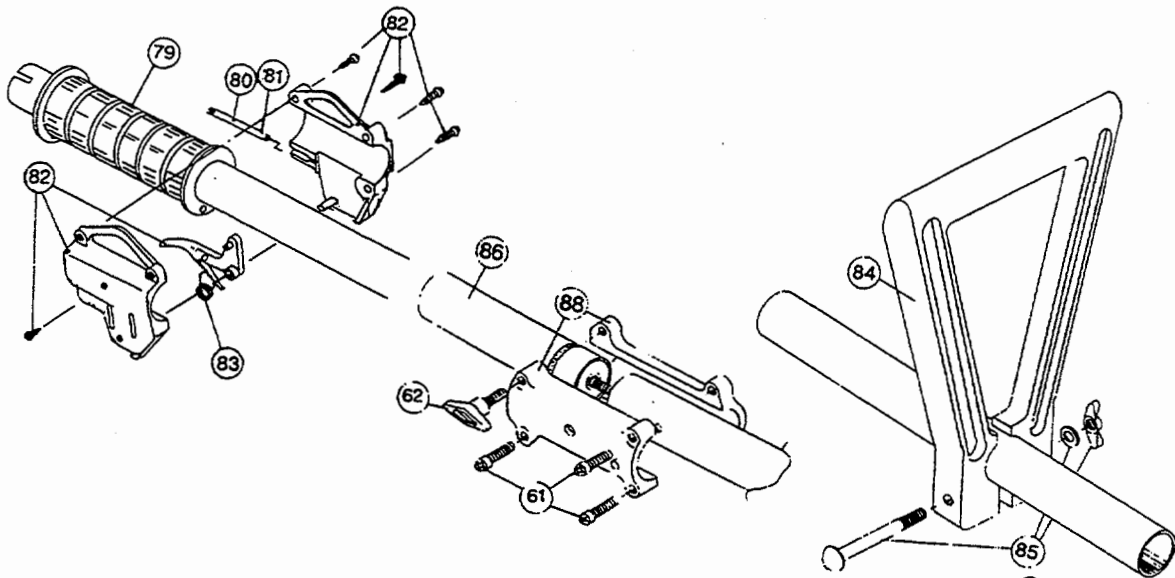

The above part numbers are for serial numbers 609038501 thru 809003000.

A Parts are for serial numbers 809003001 thru 909002800.

2	613103	Rope
23	147603	Cylinder Assembly
28	147573	Reed Assembly
37	147068	Muffler Bolt Assembly
46	147579	Exhaust Gasket (10 pack)
*52	147605	Short Block Assembly

* not shown

BOOM & TRIMMER PARTS - RYAN 274

Item	Part No.	Description
61	683074	Coupling Bolt Assembly
62	147643	Adjustment Knob
63	682060	Lower Clamp Assembly
64	682064	Flexible Drive Shaft
65	145570	Retaining Ring
66	145567	Washer
67	153312	Bushing Housing Assembly
68	153422	Guard and Blade Assembly
69	683061	Blade Assembly
70	153318	Guard Mounting Screw Assembly
71	145569	Anti-Rotation Screw
72	153313	Spool Shaft
73	153619	Outer Spool and Eyelet Assembly
74	145566	Eyelet
75	610317	Spring
76	610660	Retainer (10 pack)
77	145144	Inner Reel
78	153066	Bump Head Knob Assembly
79	147590	Main Handle Grip
80	147594	Throttle Cable Housing Assembly
81	610315	Throttle Cable
82	683303	Throttle Trigger Assembly
83	610314	Throttle Trigger Spring
84	145568	D-Handle
85	153317	D-Handle Hardware Assembly
86	153669	Upper Drive Shaft Housing Assembly
87	153670	Lower Drive Shaft Housing Assembly
88	153671	Split Boom Coupling Set