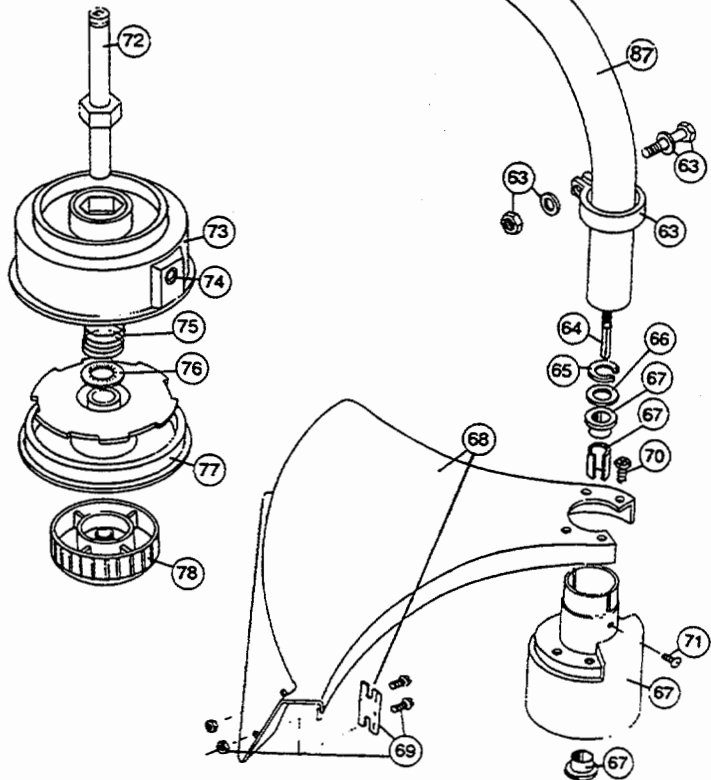

The above part numbers are for serial numbers 609038501 thru 809003000.

A Parts are for serial numbers 809003001 thru 909002800.

2	613103	Rope
23	147603	Cylinder Assembly
28	147573	Reed Assembly
37	147068	Muffler Bolt Assembly
46	147579	Exhaust Gasket (10 pack)
*52	147605	Short Block Assembly

* not shown

BOOM & TRIMMER PARTS - RYAN 274

Item	Part No.	Description
61	683074	Coupling Bolt Assembly
62	147643	Adjustment Knob
63	682060	Lower Clamp Assembly
64	682064	Flexible Drive Shaft
65	145570	Retaining Ring
66	145567	Washer
67	153312	Bushing Housing Assembly
68	153422	Guard and Blade Assembly
69	683061	Blade Assembly
70	153318	Guard Mounting Screw Assembly
71	145569	Anti-Rotation Screw
72	153313	Spool Shaft
73	153619	Outer Spool and Eyelet Assembly
74	145566	Eyelet
75	610317	Spring
76	610660	Retainer (10 pack)
77	145144	Inner Reel
78	153066	Bump Head Knob Assembly
79	147590	Main Handle Grip
80	147594	Throttle Cable Housing Assembly
81	610315	Throttle Cable
82	683303	Throttle Trigger Assembly
83	610314	Throttle Trigger Spring
84	145568	D-Handle
85	153317	D-Handle Hardware Assembly
86	153669	Upper Drive Shaft Housing Assembly
87	153670	Lower Drive Shaft Housing Assembly
88	153671	Split Boom Coupling Set